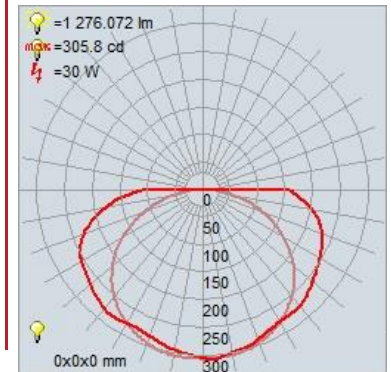

IES FILE

In addition to Access Lighting's purchase and warranty terms and conditions, by signing below or placing an order, you agree that you are authorized to bind the entity placing any order and acknowledge the following: All of sizes and measurements are approximate and all images are for illustrative purposes only. In the event of an inconsistency, the "Product Measurements" section controls. There also may be slight differences in the colors and designs compared to the displayed and printed images.

Signature: _____

Print Name _____ Date: _____

Toll Free 800-828-5483 www.AccessLighting.com

301 Piedmont Grove Park, Suite A, Greenville, SC 29611

** NOTE: All measurements are rounded up to the 1/4 inch. There is no warranty on any replaceable bulbs, even if included with the fixture.

Copyright Access Lighting Corp. All information is subject to change without notice.

5/28/2026

19993LEDMG-WH_FST.pdf