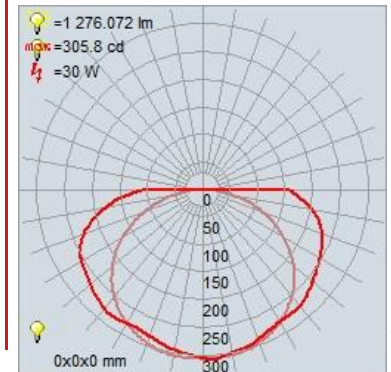

IES FILE

In addition to Access Lighting's purchase and warranty terms and conditions, by signing below or placing an order, you agree that you are authorized to bind the entity placing any order and acknowledge the following: All of sizes and measurements are approximate and all images are for illustrative purposes only. In the event of an inconsistency, the "Product Measurements" section controls. There also may be slight differences in the colors and designs compared to the displayed and printed images.

Signature: _____

Print Name _____ Date: _____

Toll Free 800-828-5483 www.AccessLighting.com

301 Piedmont Grove Park, Suite A, Greenville, SC 29611

** NOTE: All measurements are rounded up to the 1/4 inch. There is no warranty on any replaceable bulbs, even if included with the fixture.

Copyright Access Lighting Corp. All information is subject to change without notice.

1/23/2026

19989LEDMG-BL_FST.pdf